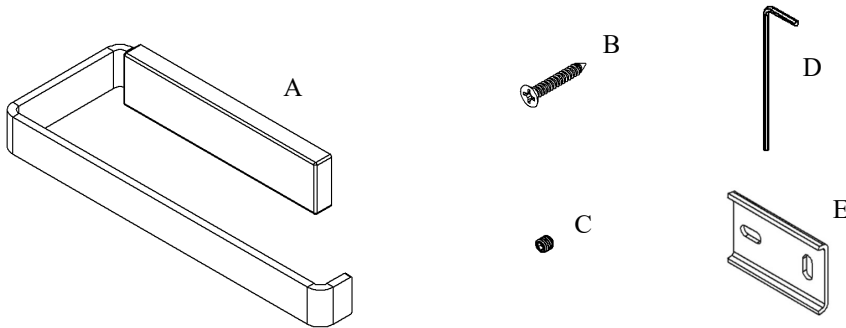

VOLKANO™

Volkano Echo 8" Towel Bar Installation Guide Code: V73323, V73325

Parts Included	QTY
A - Towel Bar	1
B - Screw	2
C - Set Screw	1
D - Allen Key	1
E - Bracket	1

Model #	Description	Finish	Weight (lb)	WxHxD (mm)	WxHxD (Inches)	Metal Type
V73323	Echo 8" Towel Bar	Chrome	0.86	200 x 28 x 75	7.9 x 1.1 x 3	Brass
V73325	Echo 8" Towel Bar	Matte Black	0.86	200 x 28 x 75	7.9 x 1.1 x 3	Brass