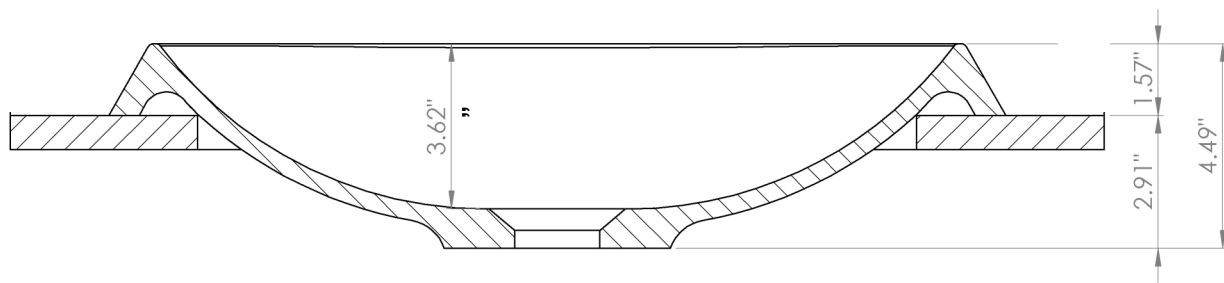

Model #	Description	Finish	Weight (lb)	Height from Countertop	WxD (mm)	WxD (Inches)
B9841	Rossini Oval Vessel Sink	Gloss White	12	1 5/8"	500 x 320	19.75" x 12.63"

**Warranty:** 5 Years

**Care & Maintenance:** Simple inexpensive household ingredients such as vim cleaner, vinegar, or water with lemon can be used to clean your cast marble basin. Surfaces may be cleaned with standard nonabrasive cleaning agents.

**Material specifications:** A natural composite of cast marble containing 70% natural aggregate dolomite rock, polyester resins and gel coat.

**Overflow:** Not Included

**Checkpoint 1:**

When positioning the sink in the counter, ensure there is room for the faucet and escutcheon between the sink & the face of the backsplash.

All Dimensions are in Inches