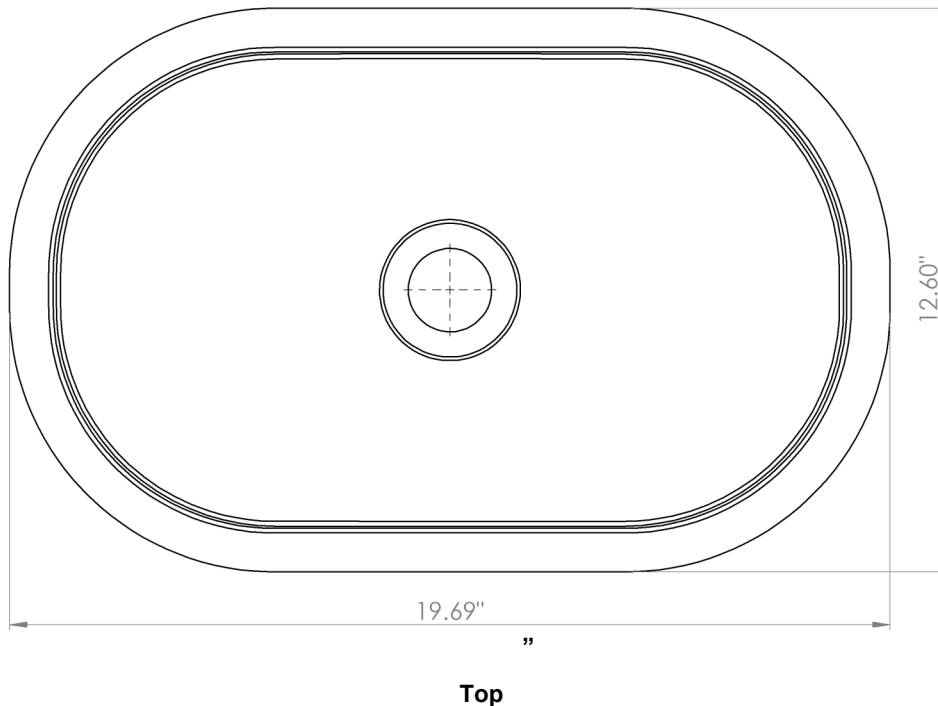

Model #	Description	Finish	Weight (lb)	Height from Countertop	WxD (mm)	WxD (Inches)
B9841	Rossini Oval Vessel Sink	Gloss White	12	1 5/8"	500 x 320	19.75" x 12.63"

**Warranty:** 5 Years

**Care & Maintenance:** Simple inexpensive household ingredients such as vim cleaner, vinegar, or water with lemon can be used to clean your cast marble basin. Surfaces may be cleaned with standard nonabrasive cleaning agents.

**Material specifications:** A natural composite of cast marble containing 70% natural aggregate dolomite rock, polyester resins and gel coat.

**Overflow:** Not Included

**Checkpoint 1:**

When positioning the sink in the counter, ensure there is room for the faucet and escutcheon between the sink & the face of the backsplash.

All Dimensions are in Inches