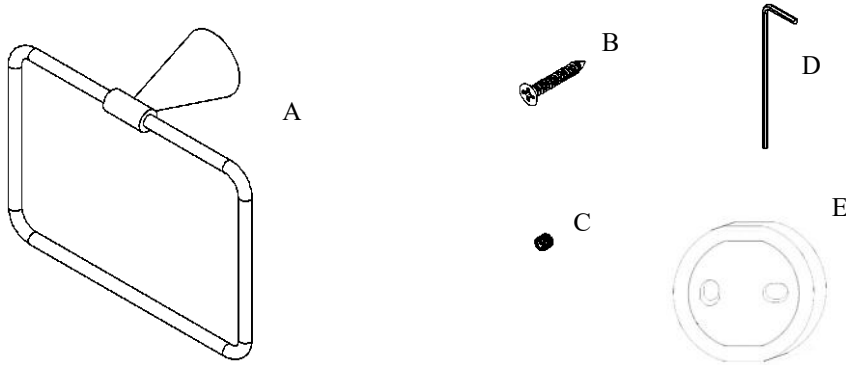

Exhilarating by Design

Volkano Cone Towel Ring Installation Guide

Code: V65313, V65315

Parts Included	QTY
A - Towel Ring	1
B - Screw	2
C - Set Screw	1
D - Allen Key	1
E - Bracket	1

Model #	Description	Finish	Weight (lb)	WxHxD (mm)	WxHxD (Inches)	Metal Type
V65313	Cone Towel Ring	Chrome	1.056	200 x 159 x 77	7.8 x 6.25 x 3	Brass
V65315	Cone Towel Ring	Matte Black	1.056	200 x 159 x 77	7.8 x 6.25 x 3	Brass