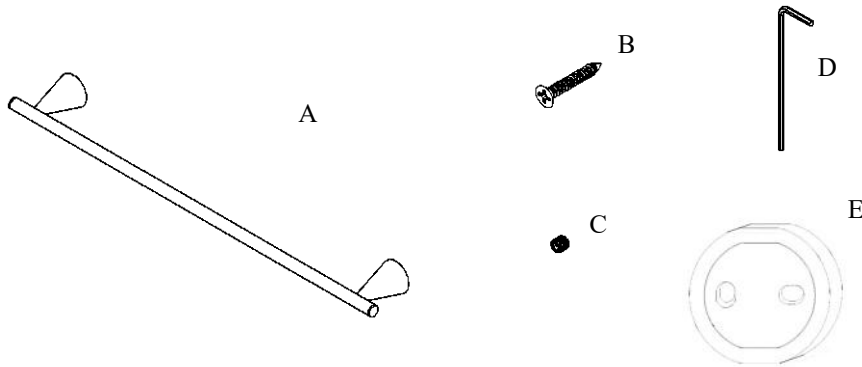

Exhilarating by Design

Volkano Cone 24" Towel Bar Installation Guide

Code: V65153, V65154, V65155

| Parts Included | QTY |
|----------------|-----|
| A - Towel Bar | 1 |
| B - Screw | 4 |
| C - Set Screw | 2 |
| D - Allen Key | 1 |
| E - Bracket | 2 |

| Model # | Description | Finish | Weight (lb) | WxHxD (mm) | WxHxD (Inches) | Metal Type |
|---------|--------------------|-------------|-------------|---------------|-----------------|------------|
| V65153 | Cone 24" Towel Bar | Chrome | 1.232 | 599 x 44 x 77 | 23.5 x 1.75 x 3 | Brass |
| V65155 | Cone 24" Towel Bar | Matte Black | 1.232 | 599 x 44 x 77 | 23.5 x 1.75 x 3 | Brass |