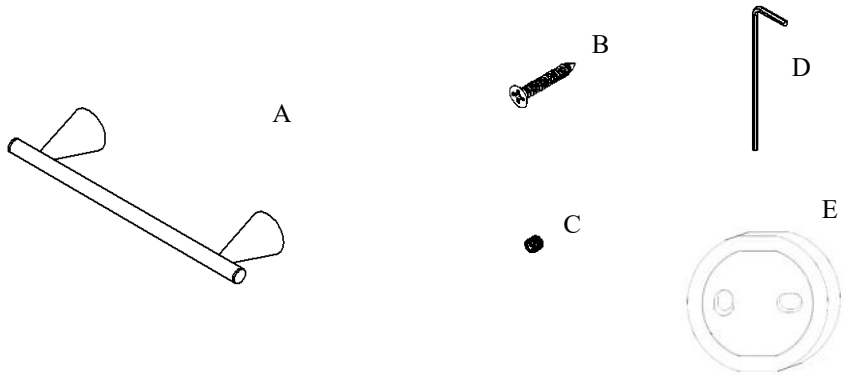

Exhilarating by Design

Volkano Cone 12" Towel Bar Installation Guide

Code: V65133, V65134, V65135

Parts Included	QTY
A - Towel Bar	1
B - Screw	4
C - Set Screw	2
D - Allen Key	1
E - Bracket	2

Model #	Description	Finish	Weight (lb)	WxHxD (mm)	WxHxD (Inches)	Metal Type
V65133	Cone 12" Towel Bar	Chrome	1.012	304 x 44 x 77	11.9 x 1.75 x 3	Brass
V65135	Cone 12" Towel Bar	Matte Black	1.012	304 x 44 x 77	11.9 x 1.75 x 3	Brass