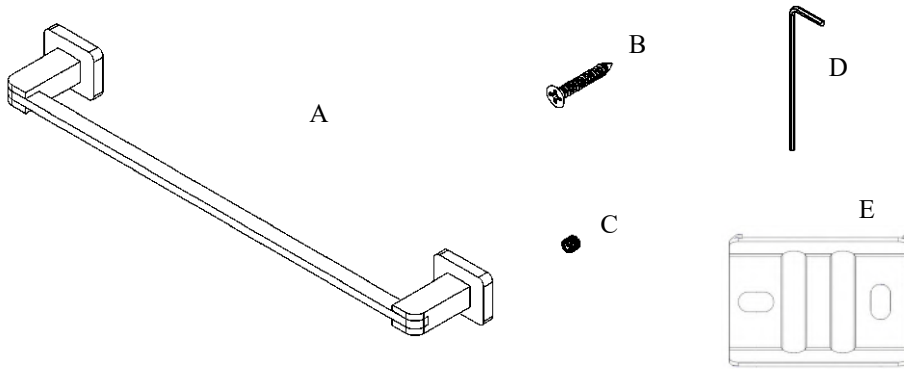

Exhilarating by Design

Volkano Spark 18" Towel Bar Installation Guide

Code: V64143, V64145

Parts Included	QTY
A - Towel Bar	1
B - Screw	4
C - Set Screw	2
D - Allen Key	1
E - Bracket	2

Model #	Description	Finish	Weight (lb)	WxHxD (mm)	WxHxD (Inches)	Metal Type
V64143	Spark 18" Towel Bar	Chrome	1.496	486 x 45 x 71	19.1 x 1.75 x 2.75	Brass
V64145	Spark 18" Towel Bar	Matte Black	1.496	486 x 45 x 71	19.1 x 1.75 x 2.75	Brass