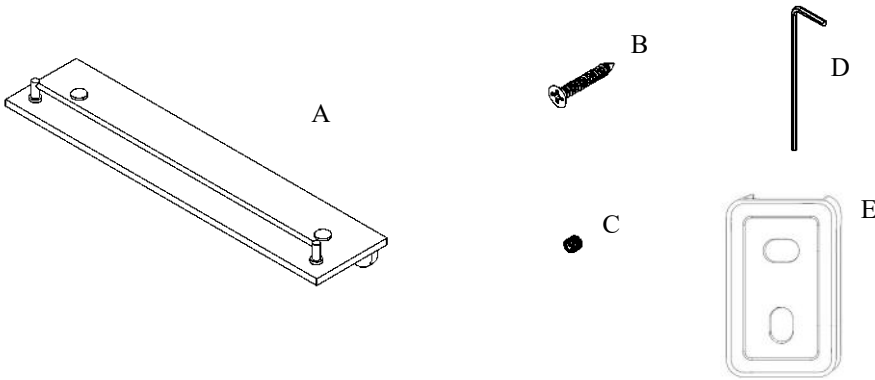

Exhilarating by Design

Volkano Summit Glass Shelf Installation Guide

Code: V63763, V63764, V63765

Parts Included	QTY
A - Glass Shelf	1
B - Screw	4
C - Set Screw	2
D - Allen Key	1
E - Bracket	2

Model #	Description	Finish	Weight (lb)	WxHxD (mm)	WxHxD (Inches)	Metal Type
V63763	Summit Glass Shelf	Chrome	3.30	520 x 97 x 133	20.4 x 3.8 x 5.2	Brass
V63764	Summit Glass Shelf	Brushed Nickel	3.30	520 x 97 x 133	20.4 x 3.8 x 5.2	Brass
V63765	Summit Glass Shelf	Matte Black	3.30	520 x 97 x 133	20.4 x 3.8 x 5.2	Brass