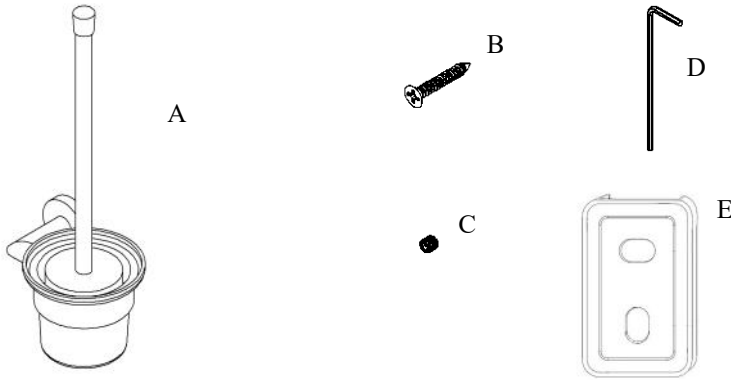

Exhilarating by Design

Volkano Summit Wall-Mounted Toilet Brush Installation Guide

Code: V63613, V63614, V63615

Parts Included	QTY
A - Toilet Brush	1
B - Screw	2
C - Set Screw	1
D - Allen Key	1
E - Bracket	1

Model #	Description	Finish	Weight (lb)	WxHxD (mm)	WxHxD (Inches)	Metal Type
V63613	Summit Wall-Mounted Toilet Brush	Chrome	1.76	160 x 370 x 118	6.2 x 14.5 x 4.6	Brass
V63614	Summit Wall-Mounted Toilet Brush	Brushed Nickel	1.76	160 x 370 x 118	6.2 x 14.5 x 4.6	Brass
V63615	Summit Wall-Mounted Toilet Brush	Matte Black	1.76	160 x 370 x 118	6.2 x 14.5 x 4.6	Brass