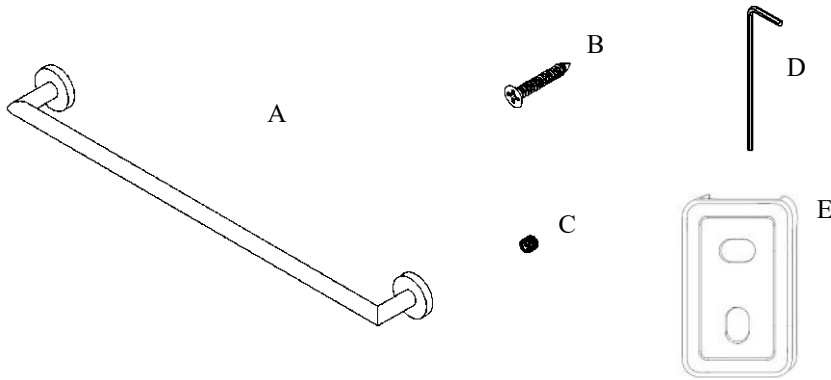

# Volkano Summit 24" Towel Bar

## Installation Guide

Code: V63153, V63154, V63155

Parts Included	QTY
A - Towel Bar	1
B - Screw	4
C - Set Screw	2
D - Allen Key	1
E - Bracket	2

Model #	Description	Finish	Weight (lb)	WxHxD (mm)	WxHxD (Inches)	Metal Type
V63153	Summit 24" Towel Bar	Chrome	0.88	613 x 52 x 70	24.1 x 2 x 2.75	Brass
V63154	Summit 24" Towel Bar	Brushed Nickel	0.88	613 x 52 x 70	24.1 x 2 x 2.75	Brass
V63155	Summit 24" Towel Bar	Matte Black	0.88	613 x 52 x 70	24.1 x 2 x 2.75	Brass