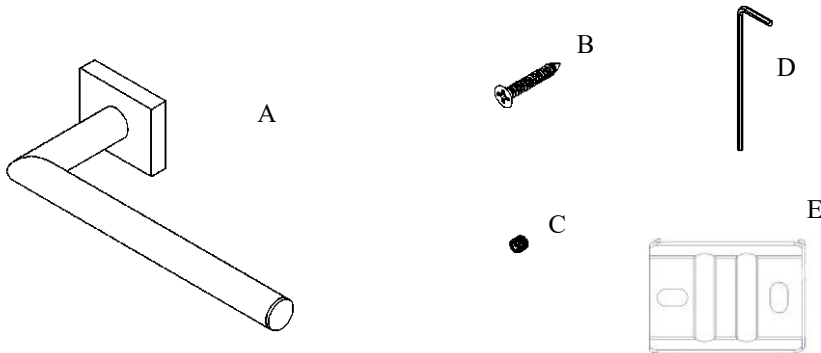

# Volkano Crater 8" Towel Bar Installation Guide

Code: V62313, V62314, V62315

Parts Included	QTY
A - Towel Bar	1
B - Screw	2
C - Set Screw	1
D - Allen Key	1
E - Bracket	1

Model #	Description	Finish	Weight (lb)	WxHxD (mm)	WxHxD (Inches)	Metal Type
V62313	Crater 8" Towel Bar	Chrome	0.44	220 x 45 x 86	8.6 x 1.75 x 3.3	Brass
V62314	Crater 8" Towel Bar	Brushed Nickel	0.44	220 x 45 x 86	8.6 x 1.75 x 3.3	Brass
V62315	Crater 8" Towel Bar	Matte Black	0.44	220 x 45 x 86	8.6 x 1.75 x 3.3	Brass