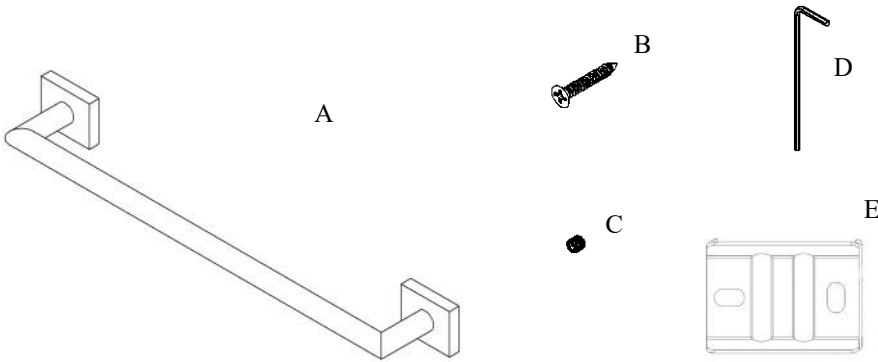

Exhilarating by Design

Volkano Crater 18" Towel Bar Installation Guide

Code: V62143, V62144, V62145

Parts Included	QTY
A - Towel Bar	1
B - Screw	4
C - Set Screw	2
D - Allen Key	1
E - Bracket	2

Model #	Description	Finish	Weight (lb)	WxHxD (mm)	WxHxD (Inches)	Metal Type
V62143	Crater 18" Towel Bar	Chrome	0.836	466 x 44 x 71	18.25 x 1.75 x 2.75	Brass
V62144	Crater 18" Towel Bar	Brushed Nickel	0.836	466 x 44 x 71	18.25 x 1.75 x 2.75	Brass
V62145	Crater 18" Towel Bar	Matte Black	0.836	466 x 44 x 71	18.25 x 1.75 x 2.75	Brass