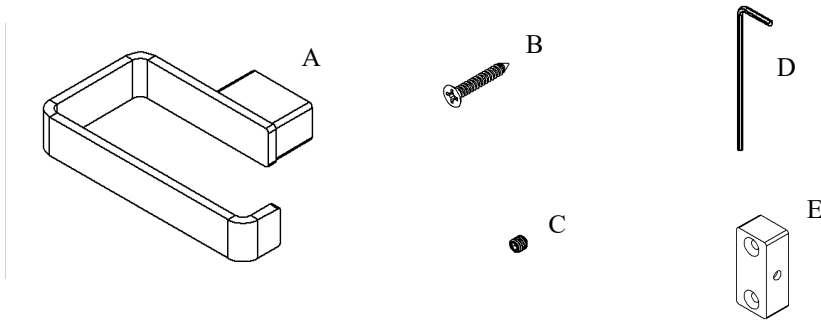

Exhilarating by Design

Volkano Cinder Toilet Paper Holder Installation Guide

Code: V3033, V3034, V3035, V3030-BGL, V3030-BGD

Parts Included	QTY
A - Toilet Paper Holder	1
B - Screw	2
C - Set Screw	1
D - Allen Key	1
E - Bracket	1

Model #	Description	Finish	Weight (lb)	WxHxD (mm)	WxHxD (Inches)	Metal Type
V3033	Cinder Toilet Paper Holder	Chrome	0.8	138 x 22 x 95	5.5 x 0.8 x 3.7	Brass
V3034	Cinder Toilet Paper Holder	Brushed Nickel	0.8	138 x 22 x 95	5.5 x 0.8 x 3.7	Brass
V3035	Cinder Toilet Paper Holder	Matte Black	0.8	138 x 22 x 95	5.5 x 0.8 x 3.7	Brass
V3030-BGL	Cinder Toilet Paper Holder	Brushed Gold Light	0.8	138 x 22 x 95	5.5 x 0.8 x 3.7	Brass
V3030-BGD	Cinder Toilet Paper Holder	Brushed Gold Dark	0.8	138 x 22 x 95	5.5 x 0.8 x 3.7	Brass